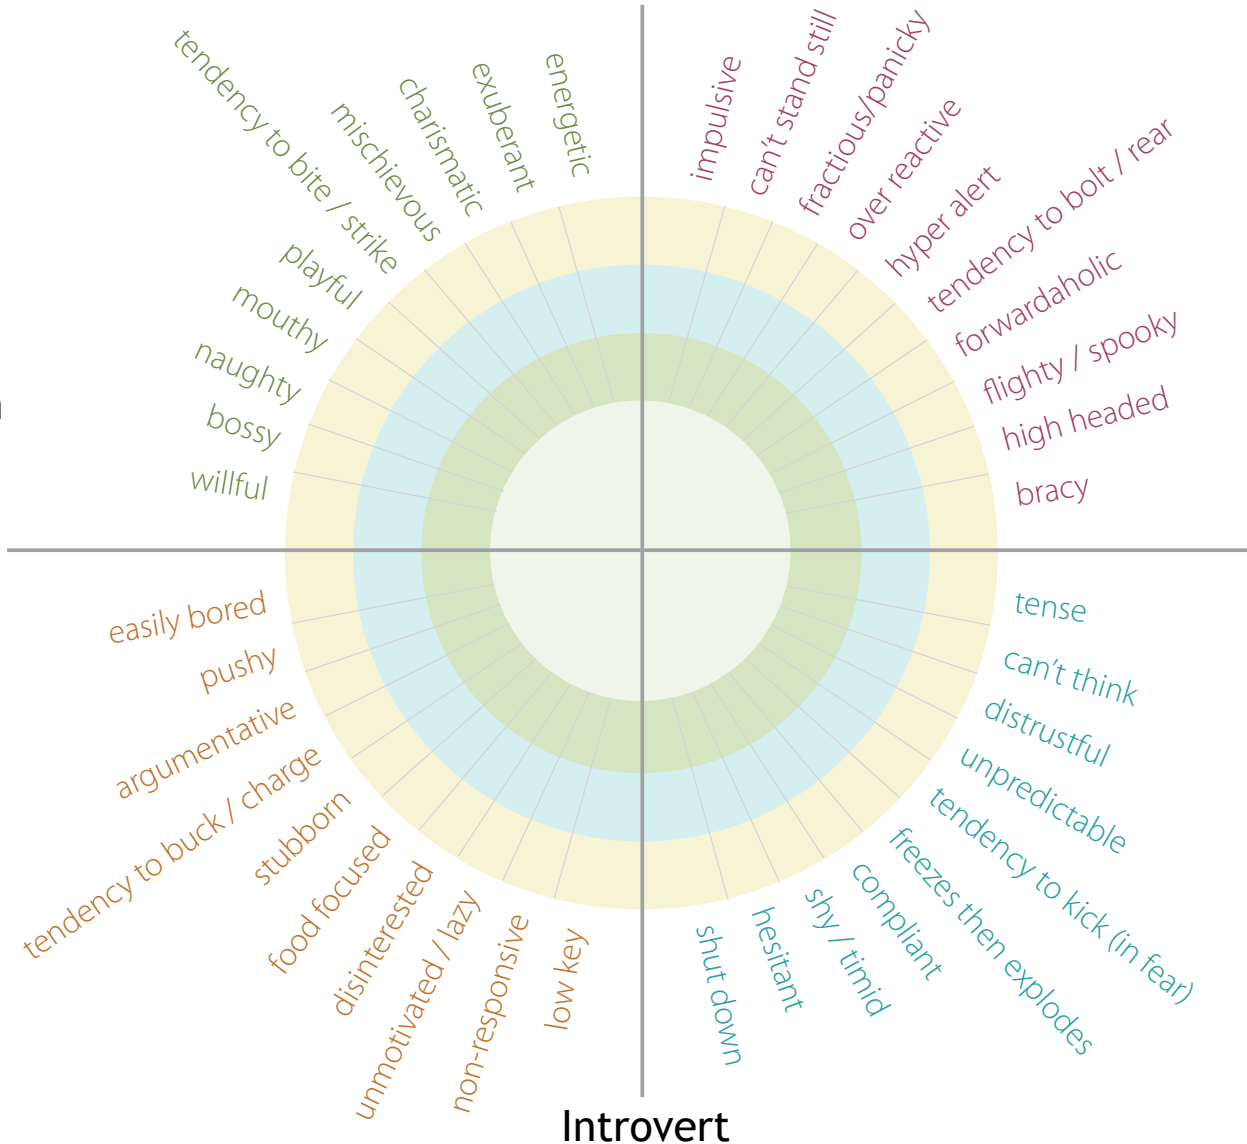

# Parelli<sup>™</sup> Horsenality<sup>™</sup> Profile

NAME: \_\_\_\_\_

DATE: \_\_\_\_\_

- high energy
- more "go"
- quick
- tendency to run

mild
 moderate
 extreme

**Left-Brain  
EXTROVERT**

**Left-Brain**

- dominant
- brave
- confident
- calm
- tolerant

**Left-Brain  
INTROVERT**

**Extrovert**

**Introvert**

- low energy
- more "whoa"
- slow
- tendency to stop

**Right-Brain  
EXTROVERT**

**Right-Brain**

- submissive
- fearful
- not confident
- nervous
- reactive

**Right-Brain  
INTROVERT**